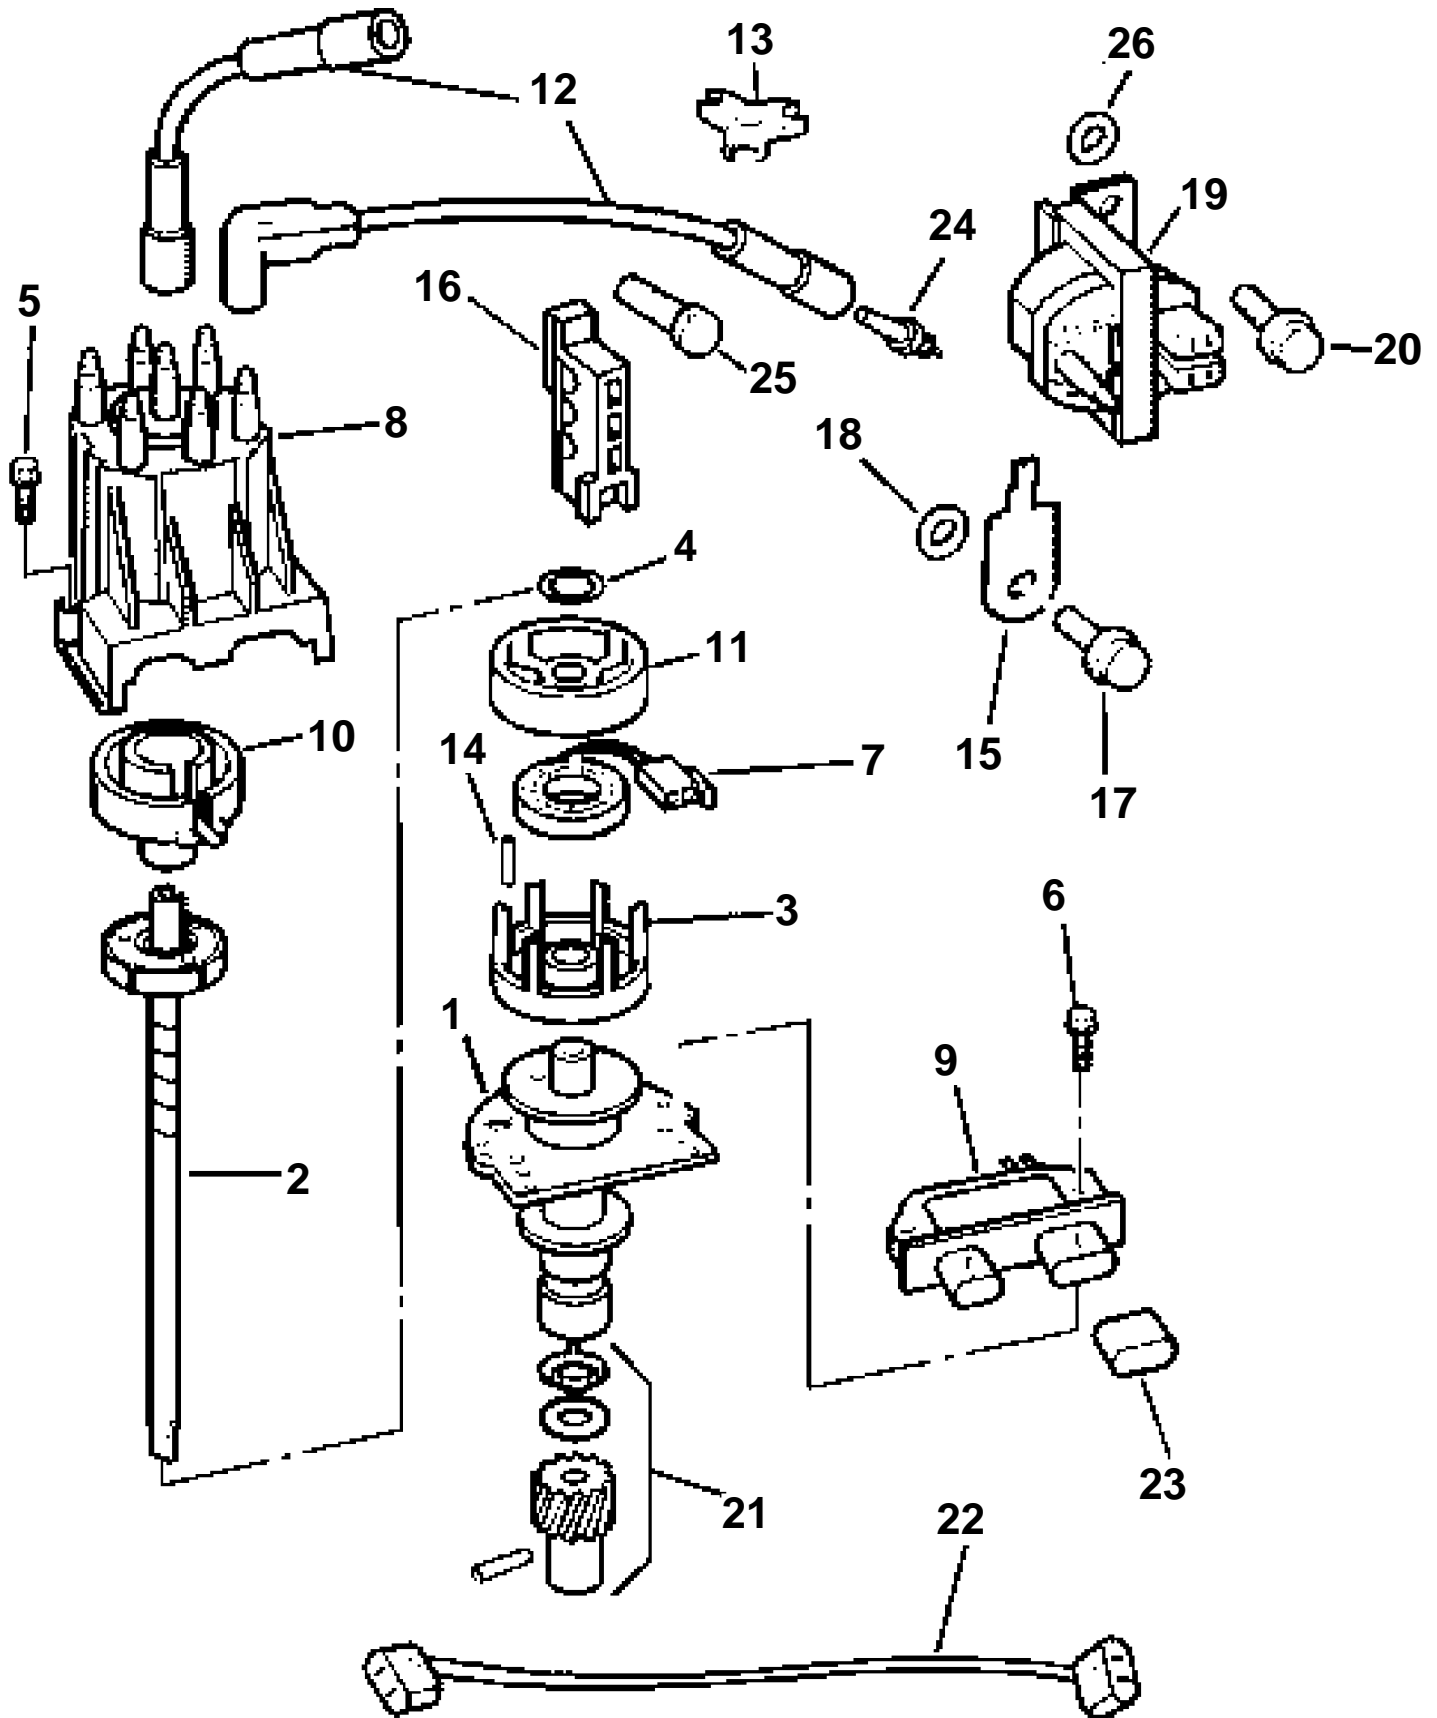

DISTRIBUTOR & IGNITION COIL

DISTRIBUTOR & IGNITION COIL

REF	PART NO.	QTY	DESCRIPTION	NOTES
1	3854310	1	Housing, Distributor	
2	3854312	1	Shaft, Distributor	
3	3854309	1	Pole shoe	
4	3853317	1	Retainer	
5	3853318	2	Screw	
6	3853319	2	Screw, Module	
7	3854001		Coil	As required
8	3854331	1	Distributor cap	
9	3854003	1	Module	
10	3854311	1	Rotor, Distributor	
11	3854308	1	Shield, Pickup coil	
12	3857165	1	Ignition cable kit	
13	3852492	4	Retainer, 3 wire ignition leads	
	3852491	2	Retainer, 4 wire ignition leads	
14	3853316	1	Locating pin, Locating	
15	3856052	2	Bracket, Lead retainer, 90°	Rear
	3856053	2	Bracket, Lead retainer to exhaust manifold	Rear
16	3852619	2	Retainer, Spark plug leads to cylinder head	Rear
17	3853557	1	Screw, Retainer, spark plug lead to cyl head	
18	3852162	1	Washer, Spark plug lead to cylinder head	Rear, starboard
19	3854922	1	Ignition coil	
20	3853266	2	Screw, Coil bracket	
21	3854557	1	Repair kit, Distributor gear	
		1	· WASHER	
		1	· TANG WASHER	
		1	· PIN	
		1	· GEAR, Distributor	
22	3854084	1	Cable, Distributor to ignition coil	Gi
23	3850645	1	Cap	GL/GS
24	3856759	1	Spark plug kit, 6-pack	
	3851858	1	Spark plug kit, 24-pack	
25	3853266	2	Screw, Coil bracket assy & lift eye to head	
26	3852162	1	Washer, Spacer, coil bracket to head	
	3810232	1	Set	Not shown